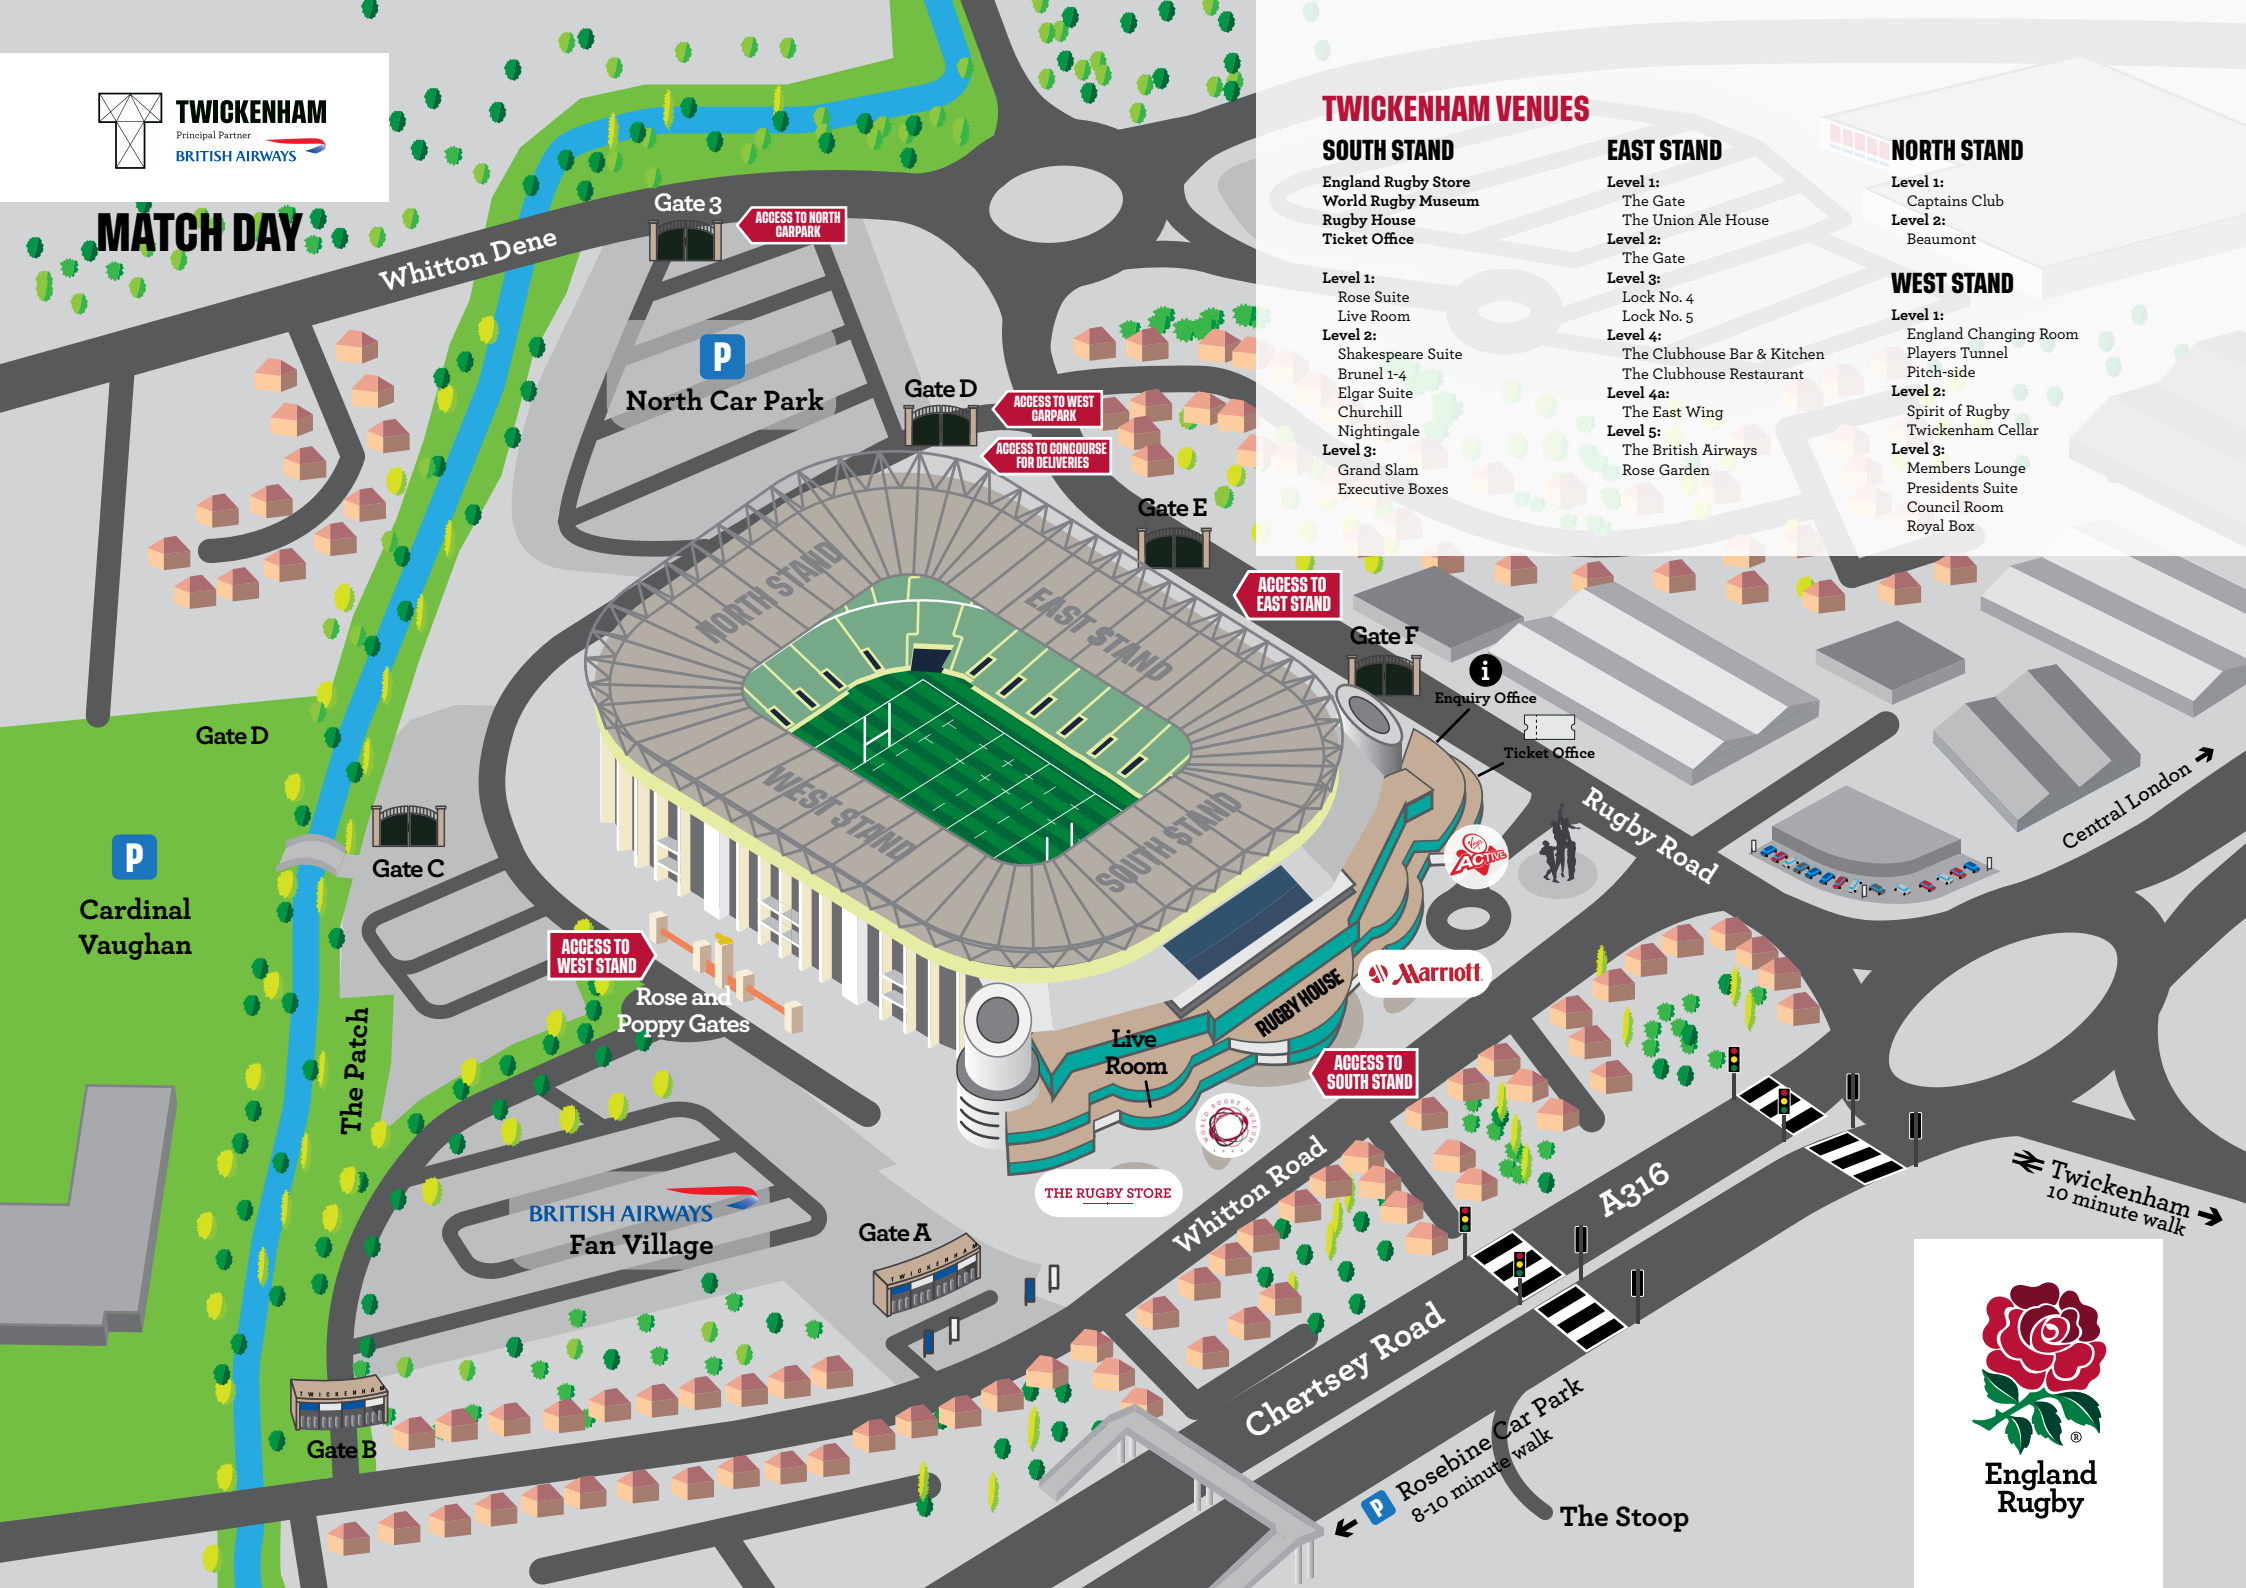

MATCH DAY

TWICKENHAM VENUES

SOUTH STAND

England Rugby Store
World Rugby Museum
Rugby House
Ticket Office

Level 1:
Rose Suite
Live Room

Level 2:
Shakespeare Suite
Brunel 1-4
Elgar Suite
Churchill
Nightingale

Level 3:
Grand Slam
Executive Boxes

EAST STAND

Level 1:
The Gate
The Union Ale House

Level 2:
The Gate

Level 3:
Lock No. 4
Lock No. 5

Level 4:
The Clubhouse Bar & Kitchen
The Clubhouse Restaurant

Level 4a:
The East Wing

Level 5:
The British Airways
Rose Garden

NORTH STAND

Level 1:
Captains Club

Level 2:
Beaumont

WEST STAND

Level 1:
England Changing Room
Players Tunnel
Pitch-side

Level 2:
Spirit of Rugby
Twickenham Cellar

Level 3:
Members Lounge
Presidents Suite
Council Room
Royal Box